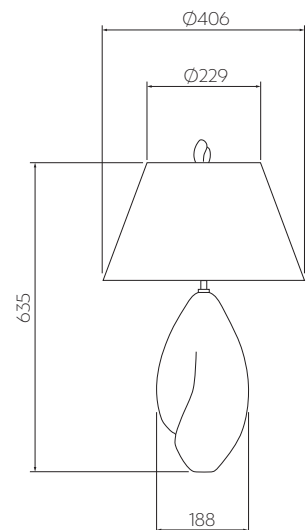

SERENA TABLE LAMP

AKA_L_SERE_LG_OP_VAN

BASE HEIGHT
370mm

MATERIALS
Blown glass with brass plated
aluminium, linen shade

CORD
Length: 2.2m, 3 core round
Cloth cord cable

HEIGHT WITH SHADE
635mm

LAMP SHADE
Tapered Drum (Gold Lined)

CERTIFICATION
AS/NZS 60598-1:2017+A1+A2
AS 60598-2-4:2019

BASE WIDTH
188mm

MAX WATTAGE
25w Max

YEAR OF DESIGN
2023

WIDTH WITH SHADE
406mm

VOLTAGE
240V AC

NET WEIGHT
Product (net) 4.7kg

LAMP
Bulb: SES E14 (not supplied)