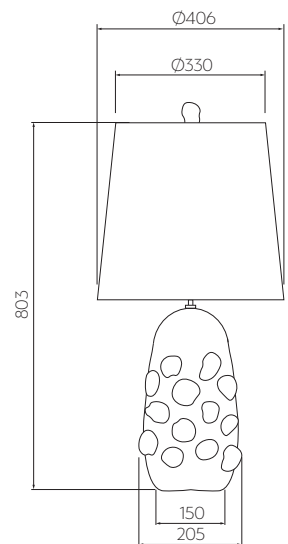

CONTESSA TABLE LAMP

AKA_L_CONT_LG_TP_AUB

BASE HEIGHT
395mm

MATERIALS
Blown glass, brass plated
aluminium, linen shade

CORD
Length: 2.2m, 3 core round
Cloth cord cable

HEIGHT WITH SHADE
803mm

LAMP SHADE
Tall Tapered Drum

CERTIFICATION
AS/NZS 60598-1:2017+A1+A2
AS 60598-2-4:2019

BASE WIDTH
205mm

MAX WATTAGE
25w Max

YEAR OF DESIGN
2023

WIDTH WITH SHADE
406mm

VOLTAGE
240V AC

NET WEIGHT
Product (net) 6.5kg

LAMP
Bulb: SES E14 (not supplied)

AVAILABLE IN
Aubergine
Steel Grey

INFORMATION
Sizes are approximate
Products made to order